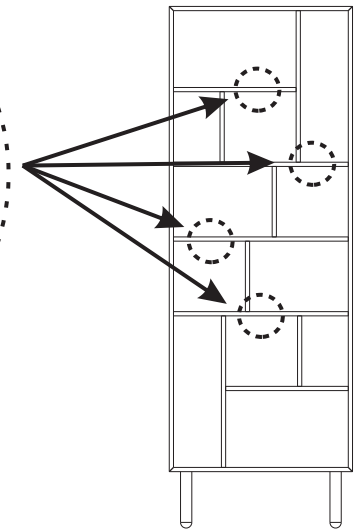

wood luck

River

Box / Box

25cm x 30cm x 24cm

x1

290mm

x2

1

x1

k9

2

Fs
290mm x2

wood luck

3