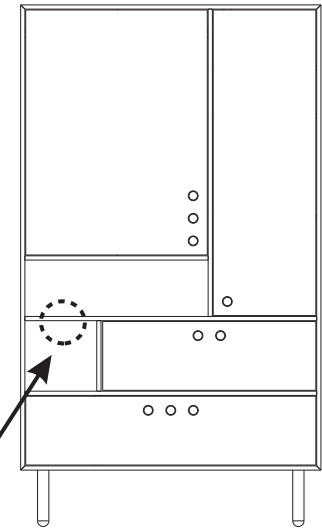

wood luck

River

Box / Box

25cm x 30cm x 24cm

x1

290mm

x2

1

x1

k9

2

Fs
290mm x2

wood luck

3