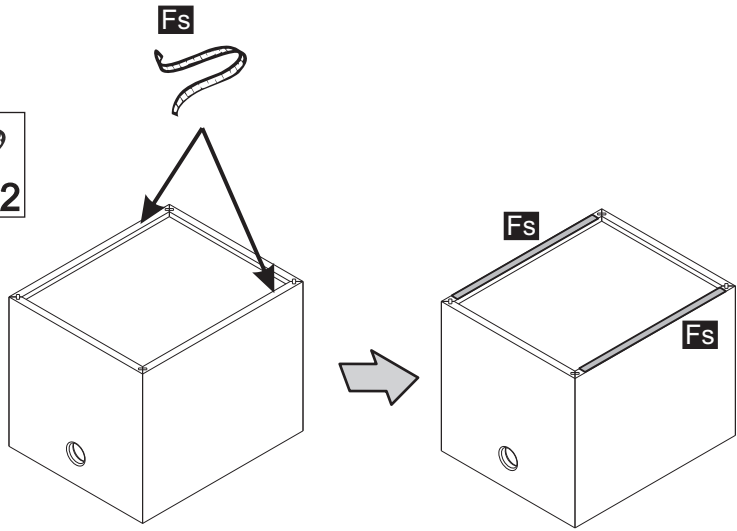

2

Fs
290mm x2